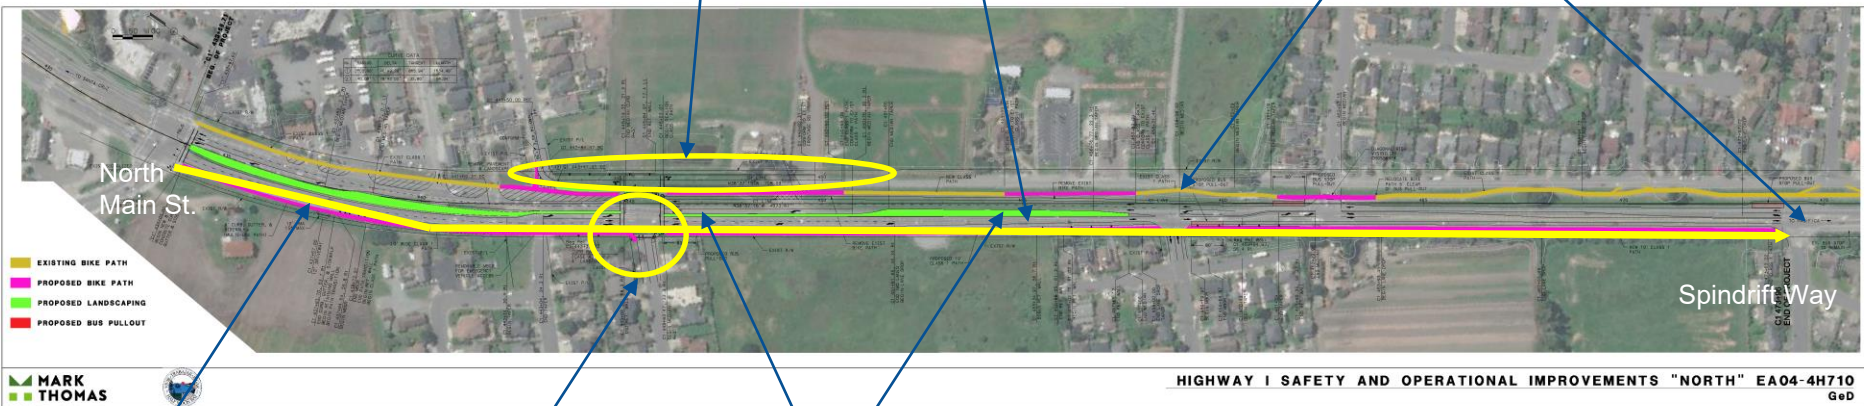

Highway 1 "North" Project Features

Extends Frontage Rd to New Terrace Ave Signal

Extends Two NB Lanes To Kehoe Ave

Improves Safety on Naomi Patridge Trail

Extends protected Left Turns

New Multi-use Path

New Signal at Terrace Ave

Median Islands and Landscaping

Modified Highway 1 "North" Project Features Per City Council Directions

Extends Frontage Rd to New Terrace Ave Signal

Extended Two NB Lanes to Grandview Blvd Only (Note 1)

Improve Safety on Naomi Patridge Trail

Extends protected Left Turns

New Multi-use Path

Median Islands and Landscaping

Extends the Mutli-use Path from Main St to Spindrift Way (Note 1)

New Signal at Terrace Ave

Note 1: THESE ITEMS WERE REVISED PER CITY COUNCIL DIRECTIONS ON APRIL 18, 2017