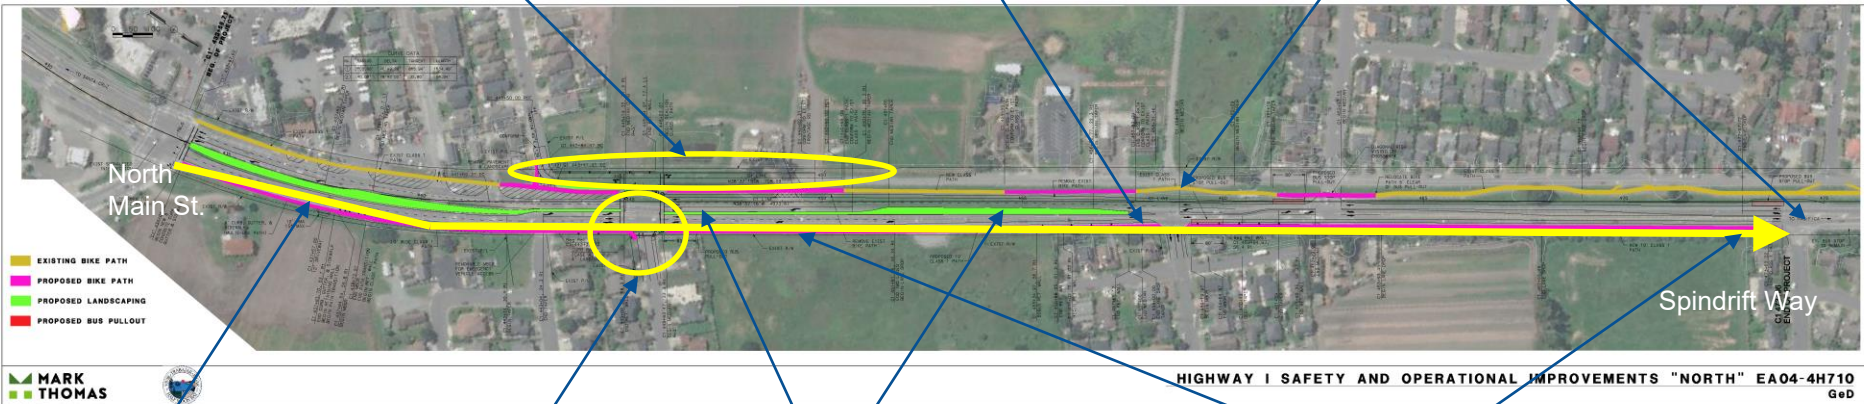

Highway 1 "North" Project Features

Extends Frontage Rd to New Terrace Ave Signal

Extends Two NB Lanes To Kehoe Ave

Improves Safety on Naomi Patridge Trail

Extends protected Left Turns

New Multi-use Path

New Signal at Terrace Ave

Median Islands and Landscaping

Modified Highway 1 "North" Project Features Per City Council Directions

Extends Frontage Rd to New Terrace Ave Signal

Extended Two NB Lanes to Grandview Blvd Only (Note 1)

Improve Safety on Naomi Patridge Trail

Extends protected Left Turns

New Multi-use Path

Median Islands and Landscaping

Extends the Mutli-use Path from Main St to Spindrift Way (Note 1)

New Signal at Terrace Ave

Note 1: THESE ITEMS WERE REVISED PER CITY COUNCIL DIRECTIONS ON APRIL 18, 2017